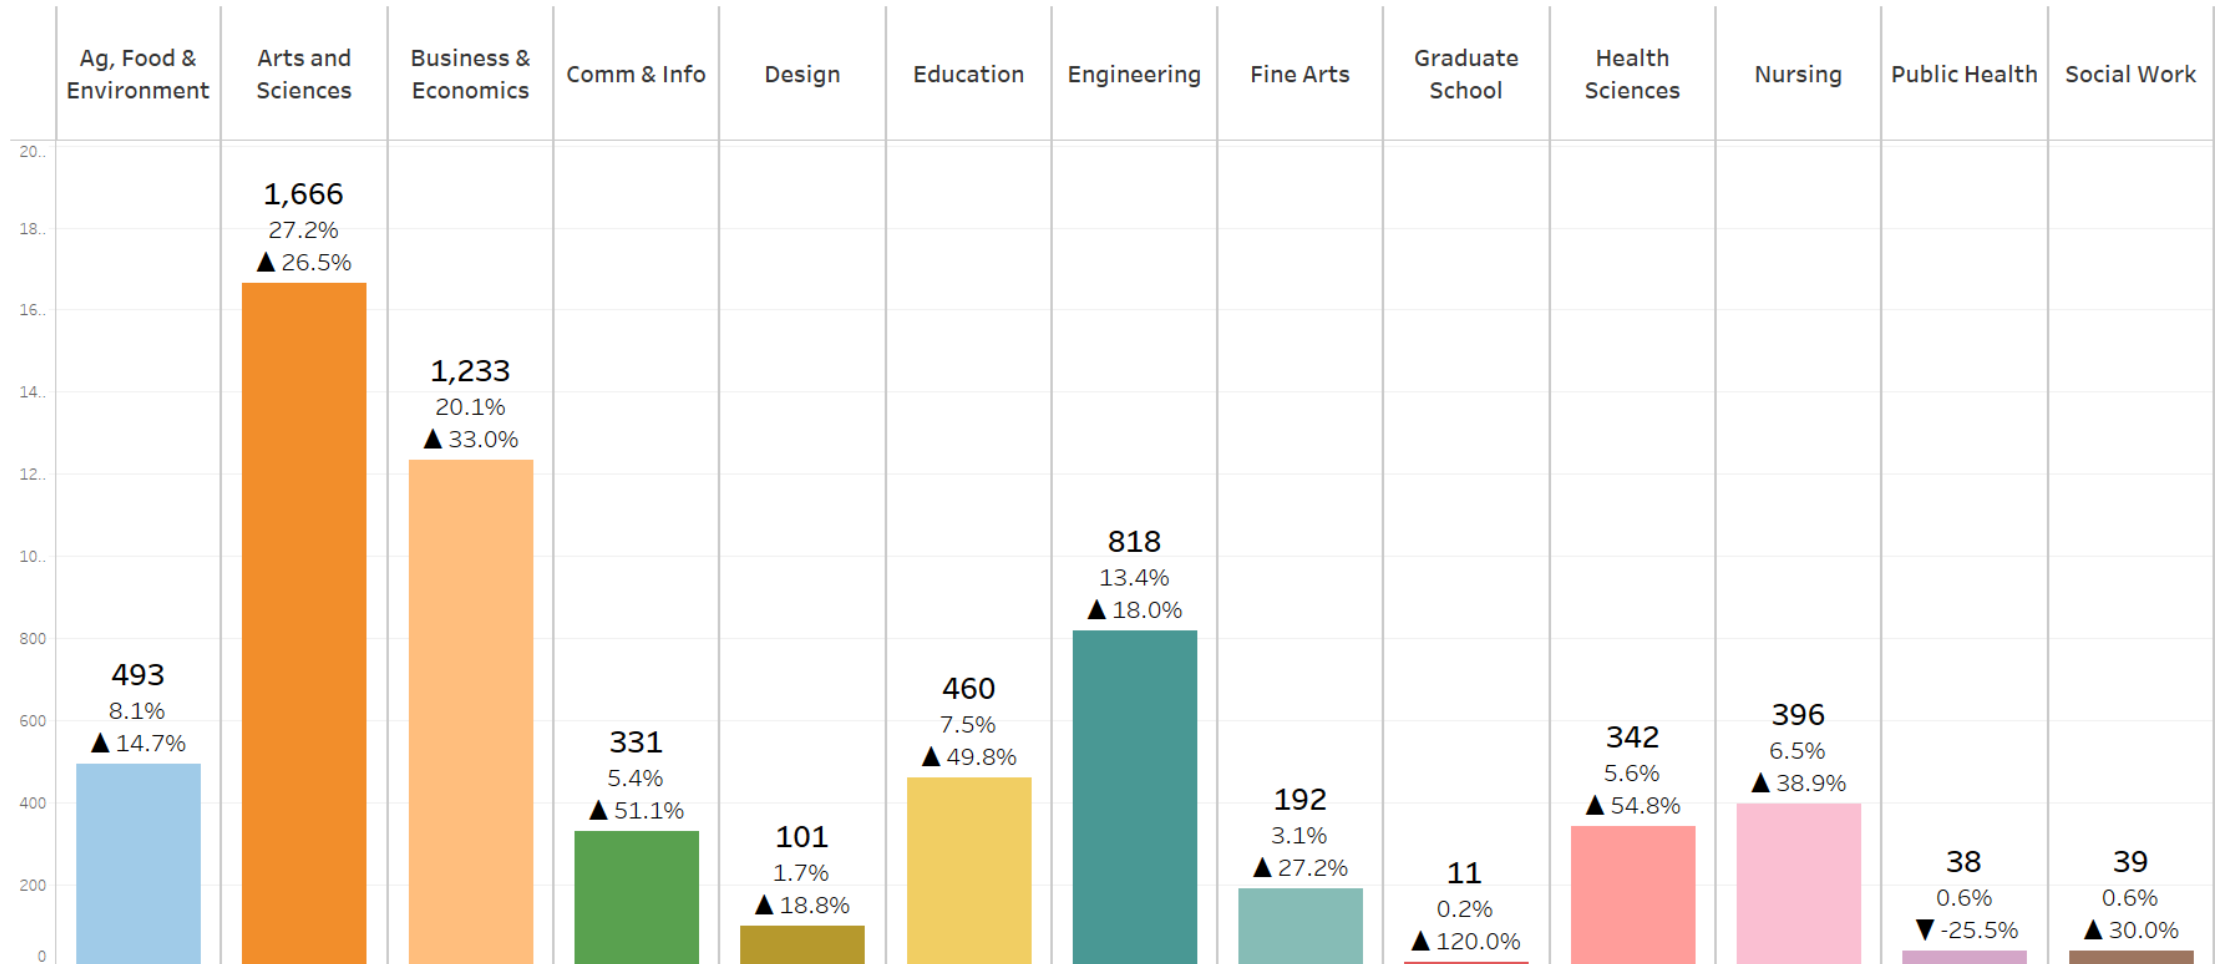

% of Population by Term

% Student Count Change from Fall 2021

Primary Major College

ENROLLMENT – FRESHMAN

Five Year Enrollment Time Series

Primary Major College

ENROLLMENT - FRESHMAN

Unweighted High School GPA