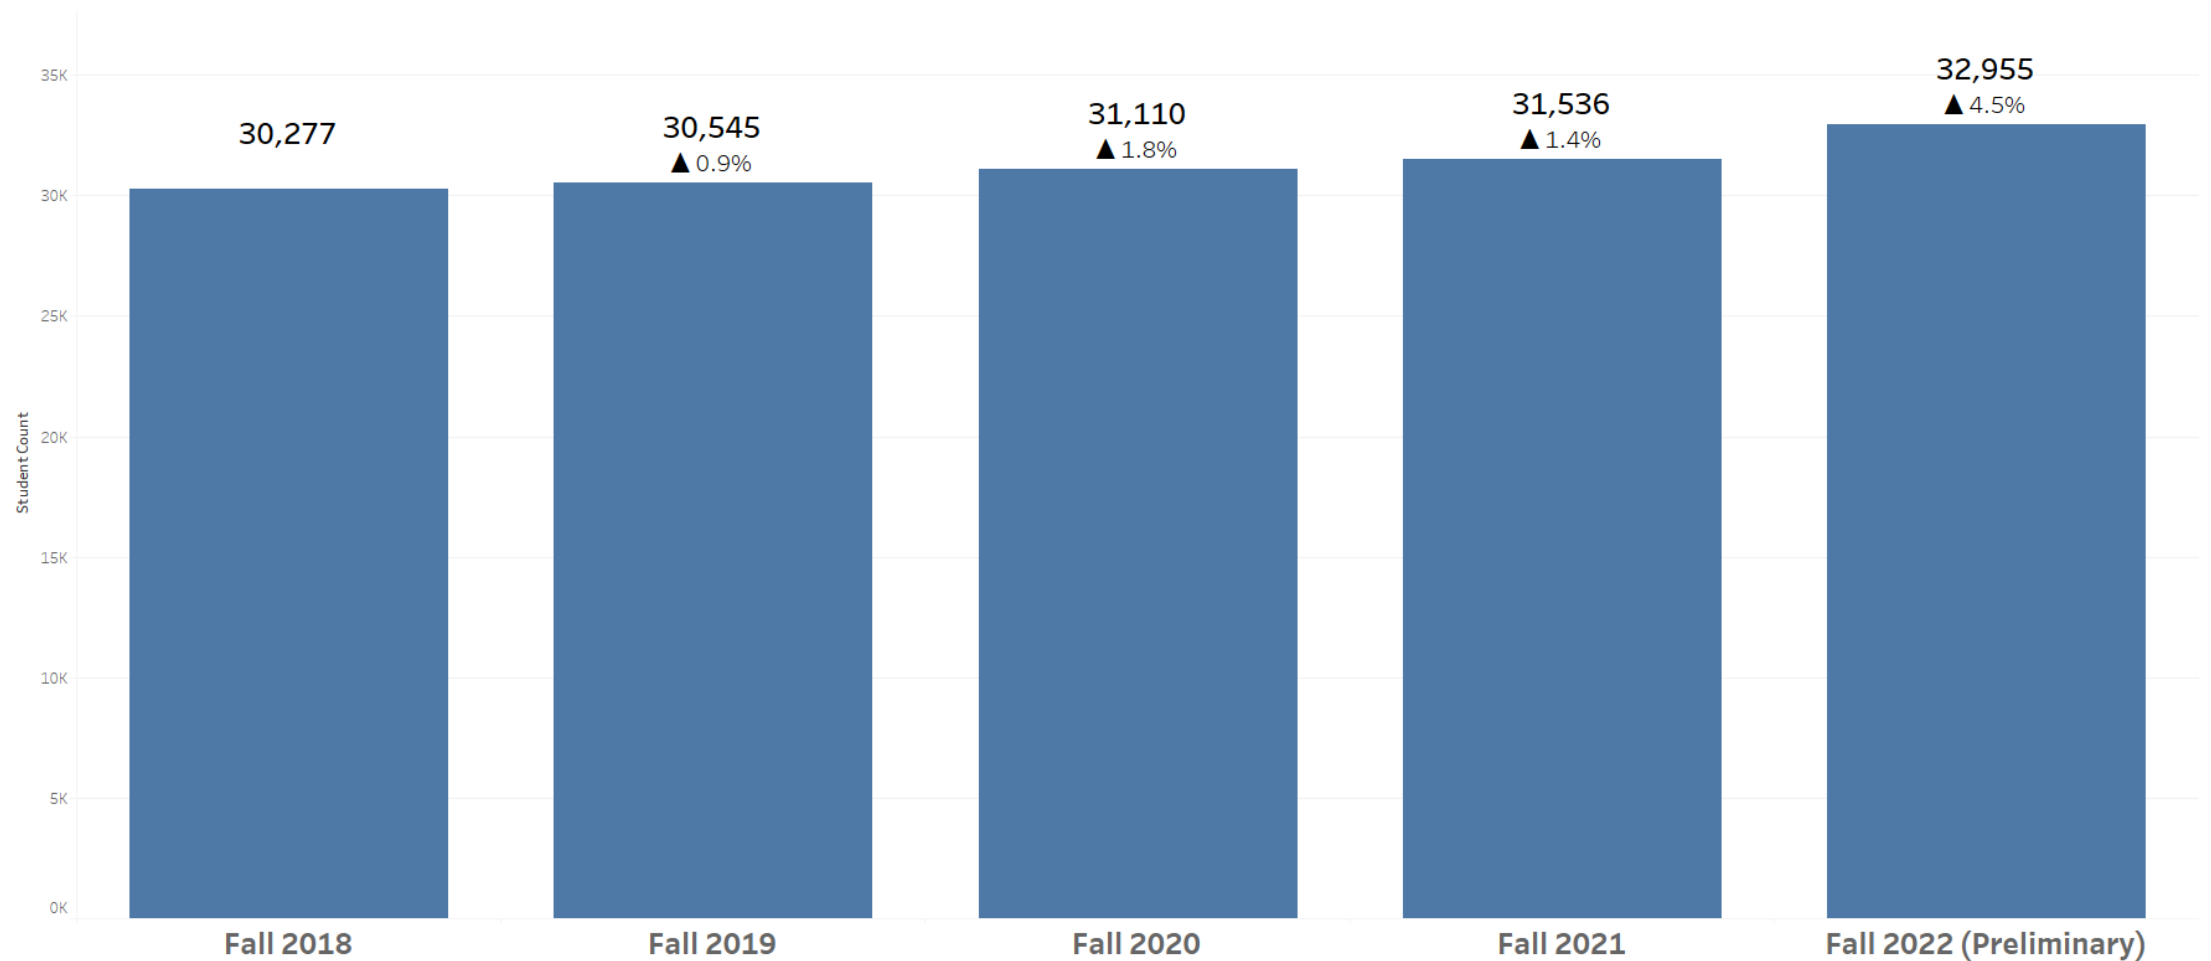

FALL 2022 ENROLLMENT UPDATE

Kirsten Turner, PhD
Vice President for Student Success

ENROLLMENT – OVERALL

Five Year Enrollment Time Series

Degree Program Type

ENROLLMENT - OVERALL

MARK
LEGEND

Student Count

% of Population by Term

% Student Count Change from Fall 2021

Primary Major College

ENROLLMENT – FRESHMAN

Five Year Enrollment Time Series

Primary Major College

ENROLLMENT - FRESHMAN

Unweighted High School GPA