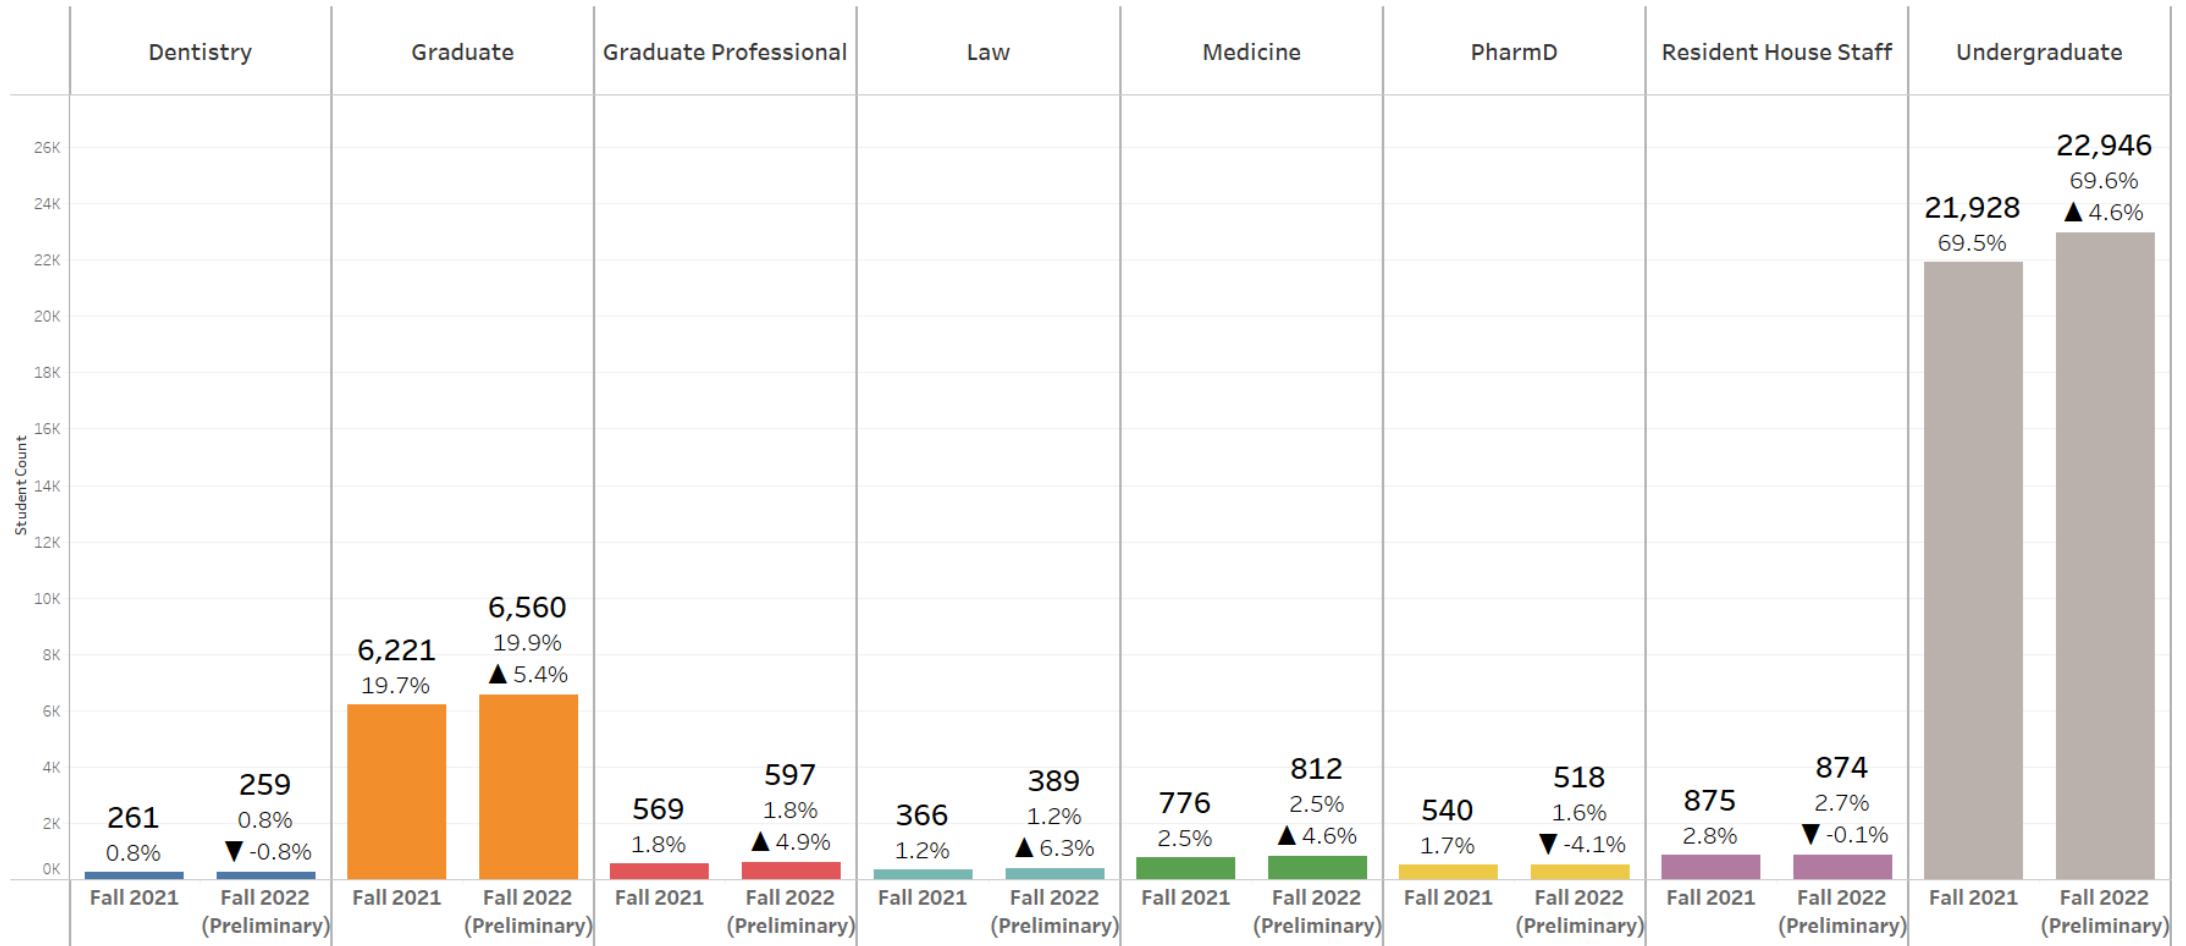

FALL 2022 ENROLLMENT UPDATE

Kirsten Turner, PhD
Vice President for Student Success

ENROLLMENT – OVERALL

Five Year Enrollment Time Series

Degree Program Type

ENROLLMENT - OVERALL

MARK
LEGEND

Student Count

% of Population by Term

% Student Count Change from Fall 2021

Primary Major College

ENROLLMENT – FRESHMAN

Five Year Enrollment Time Series

Primary Major College

ENROLLMENT - FRESHMAN

Unweighted High School GPA