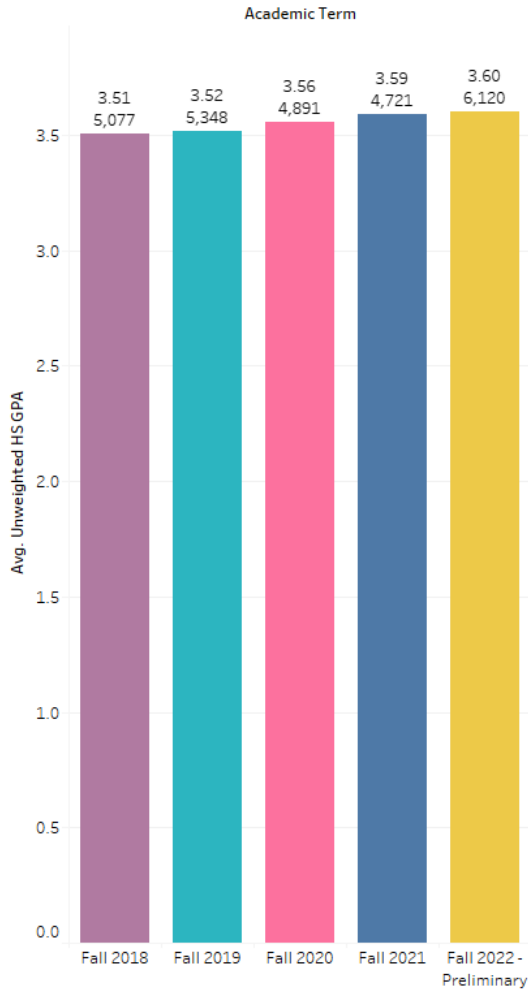

FALL 2022 ENROLLMENT UPDATE

Kirsten Turner, PhD
Vice President for Student Success

ENROLLMENT – OVERALL

Five Year Enrollment Time Series

Degree Program Type

ENROLLMENT - OVERALL

MARK
LEGEND

Student Count

% of Population by Term

% Student Count Change from Fall 2021

Primary Major College

ENROLLMENT – FRESHMAN

Five Year Enrollment Time Series

Primary Major College

ENROLLMENT - FRESHMAN

Unweighted High School GPA