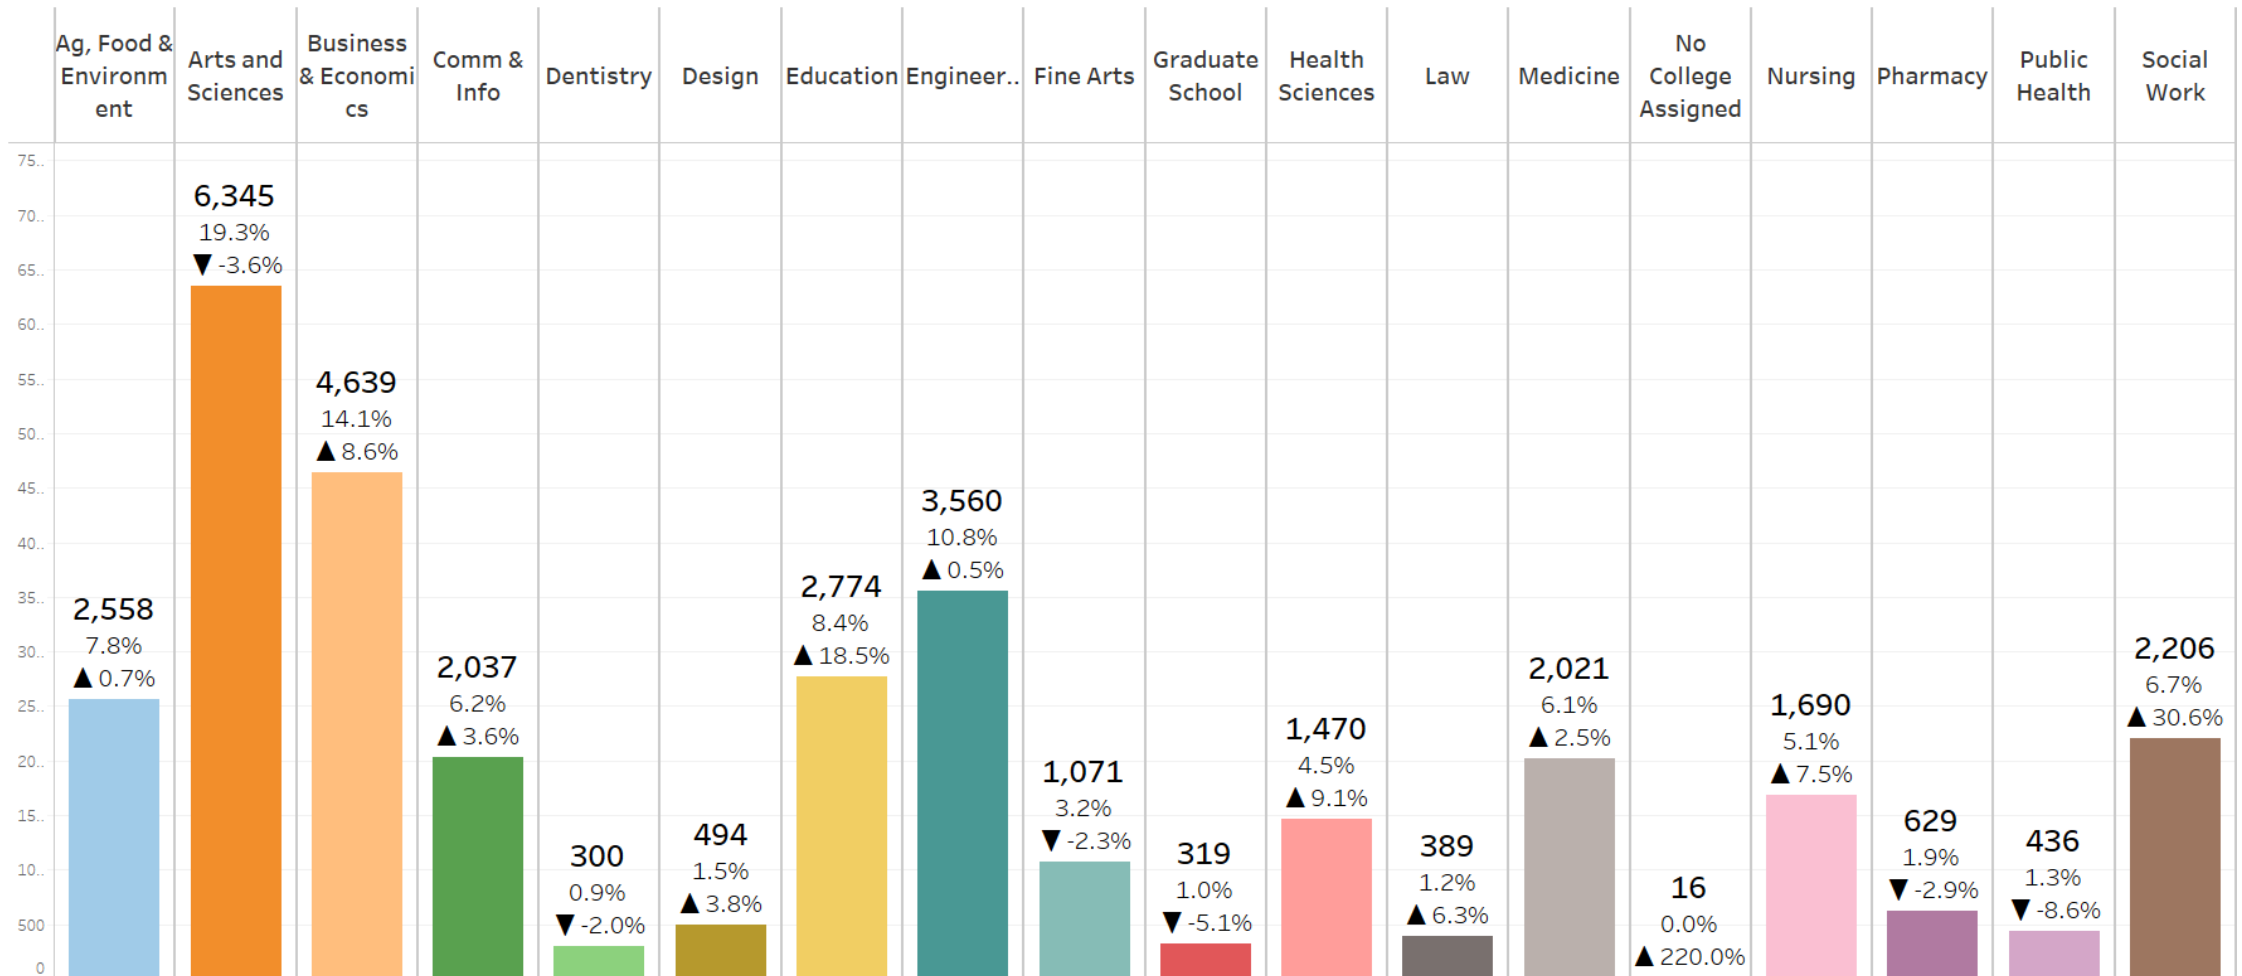

FALL 2022 ENROLLMENT UPDATE

Kirsten Turner, PhD
Vice President for Student Success

ENROLLMENT – OVERALL

Five Year Enrollment Time Series

Degree Program Type

ENROLLMENT - OVERALL

MARK
LEGEND

Student Count

% of Population by Term

% Student Count Change from Fall 2021

Primary Major College

ENROLLMENT – FRESHMAN

Five Year Enrollment Time Series

Primary Major College

ENROLLMENT - FRESHMAN

Unweighted High School GPA