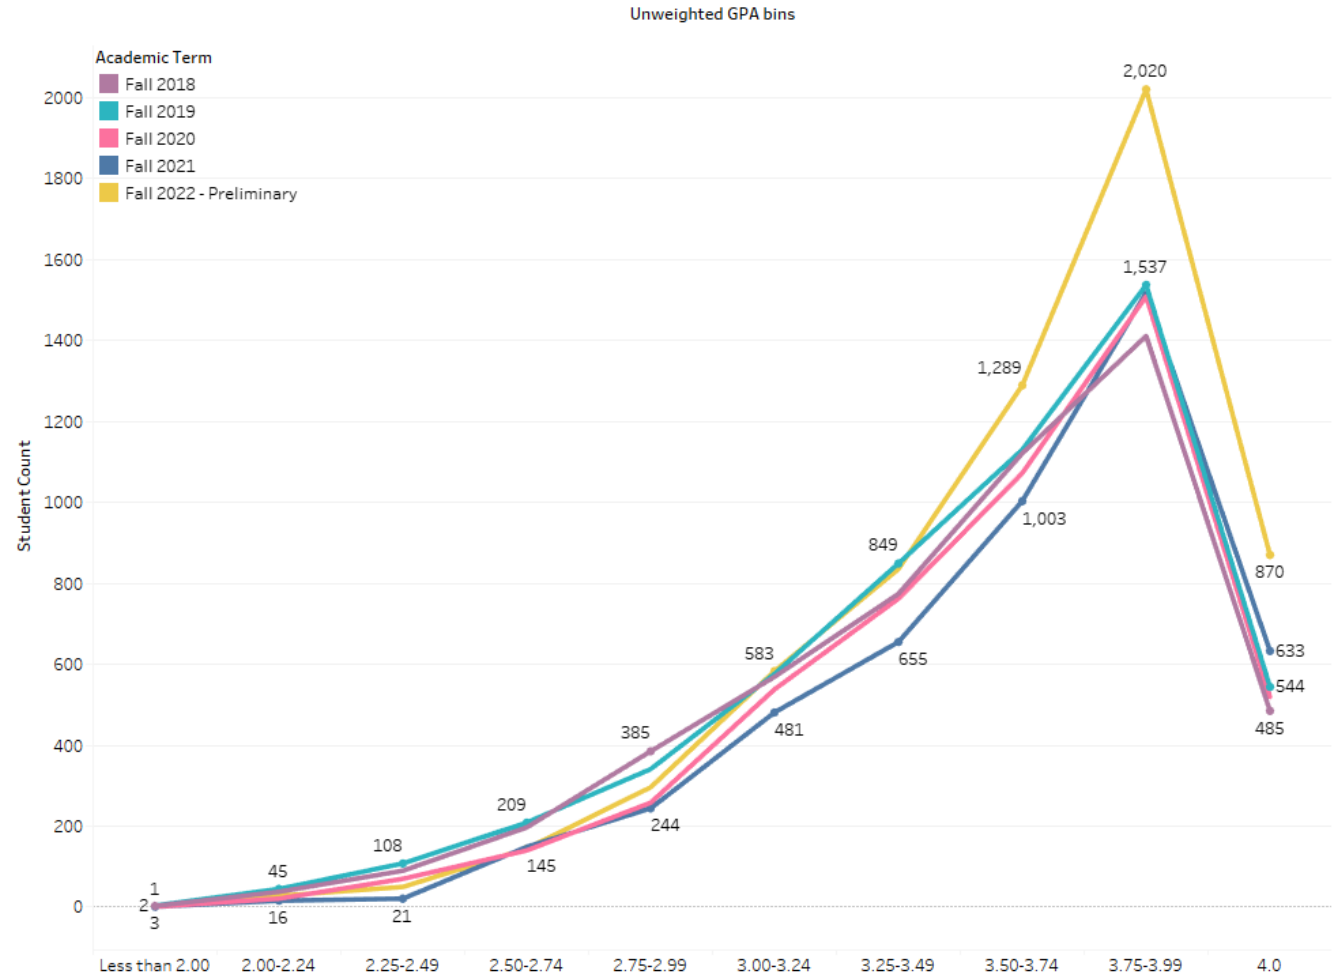

FALL 2022 ENROLLMENT UPDATE

Kirsten Turner, PhD
Vice President for Student Success

ENROLLMENT – OVERALL

Five Year Enrollment Time Series

Degree Program Type

ENROLLMENT - OVERALL

MARK
LEGEND

Student Count

% of Population by Term

% Student Count Change from Fall 2021

Primary Major College

ENROLLMENT – FRESHMAN

Five Year Enrollment Time Series

Primary Major College

ENROLLMENT - FRESHMAN

Unweighted High School GPA