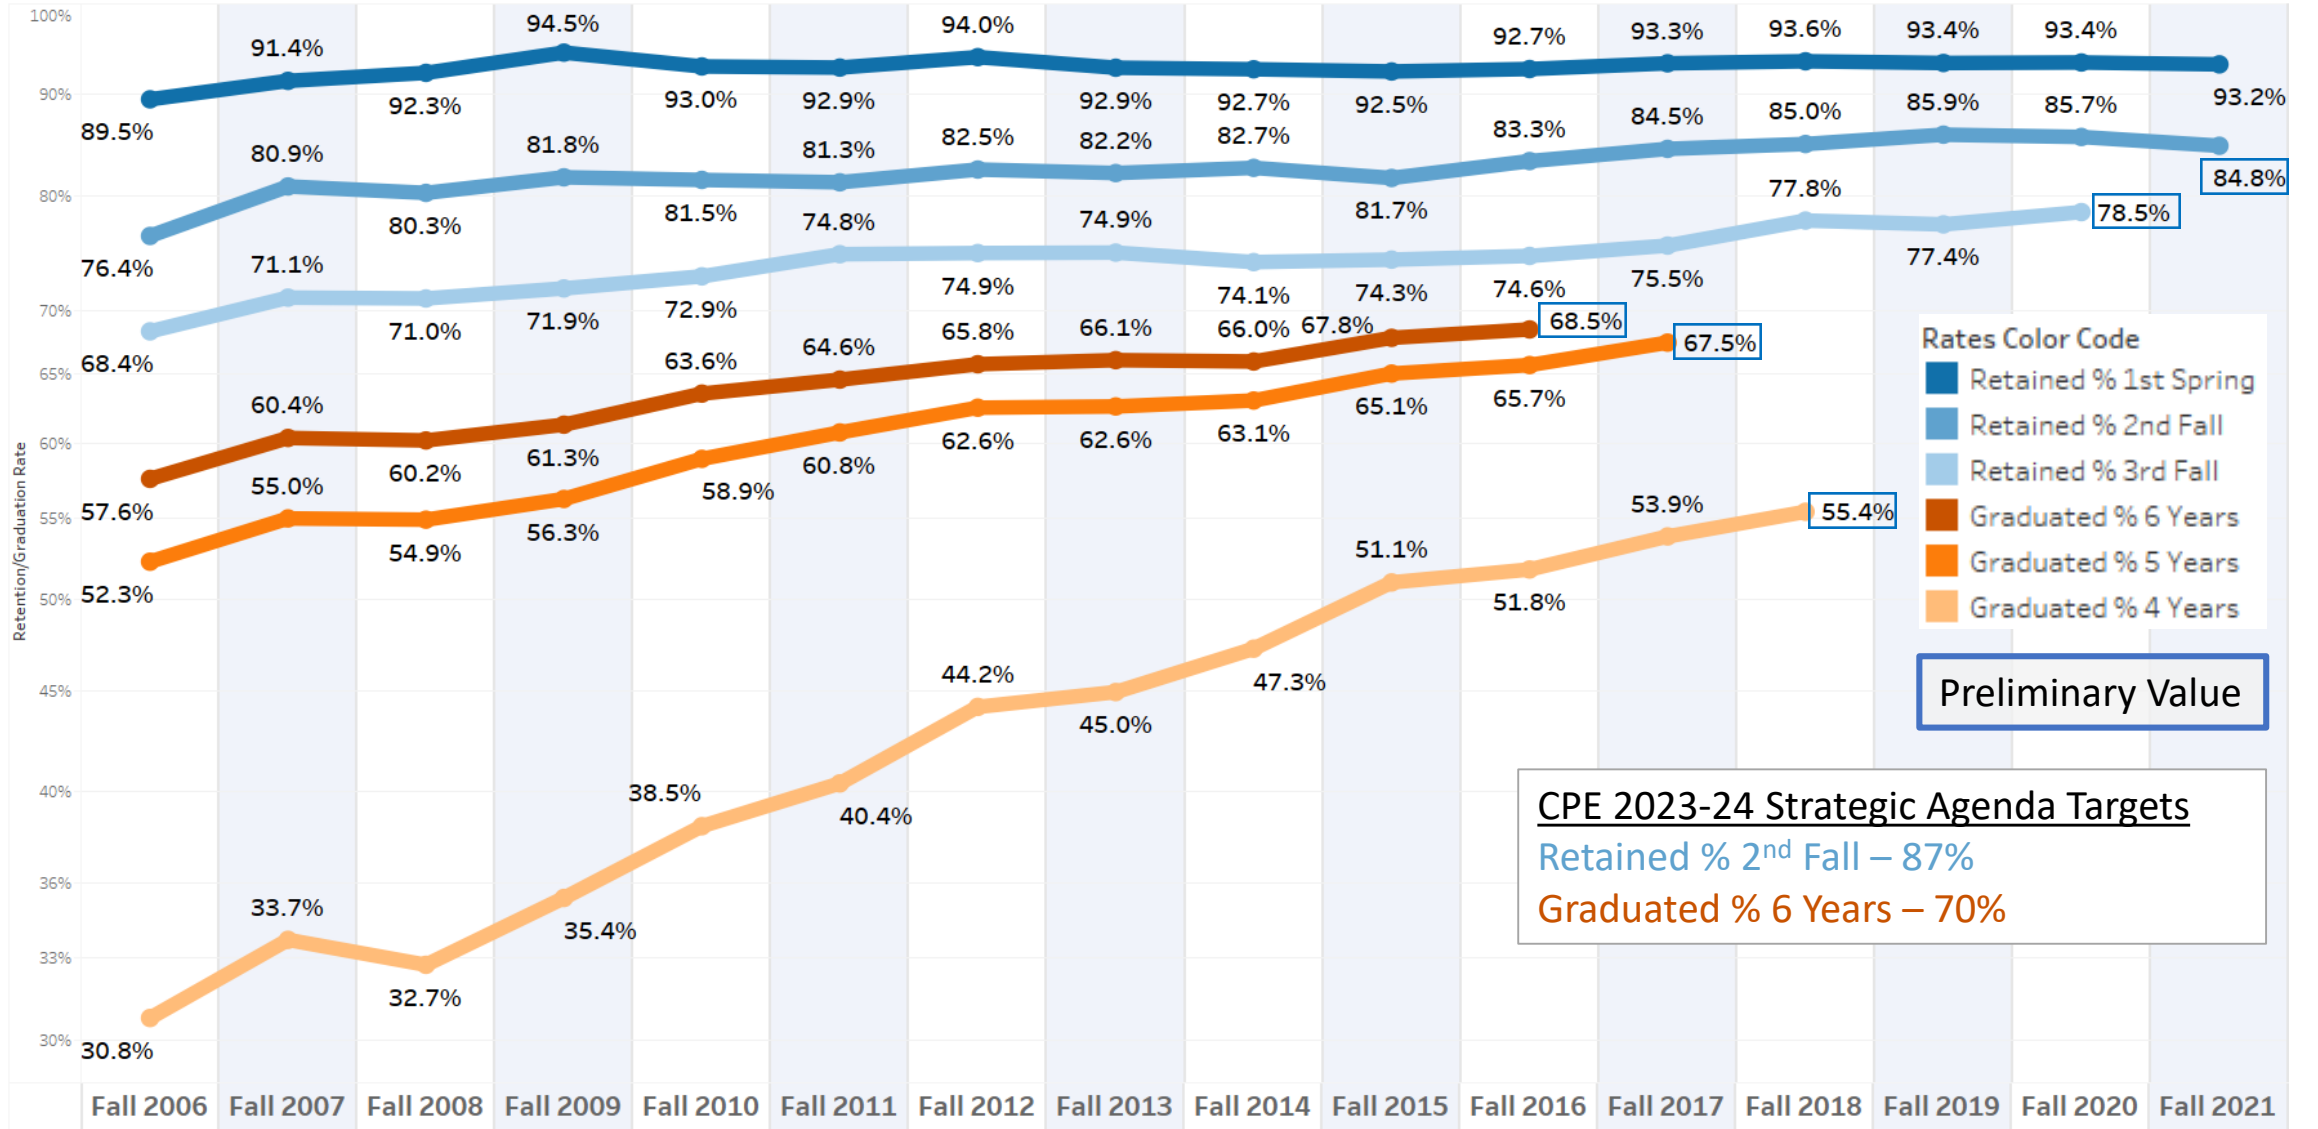

RETENTION AND GRADUATION RATES BY COHORT TERM