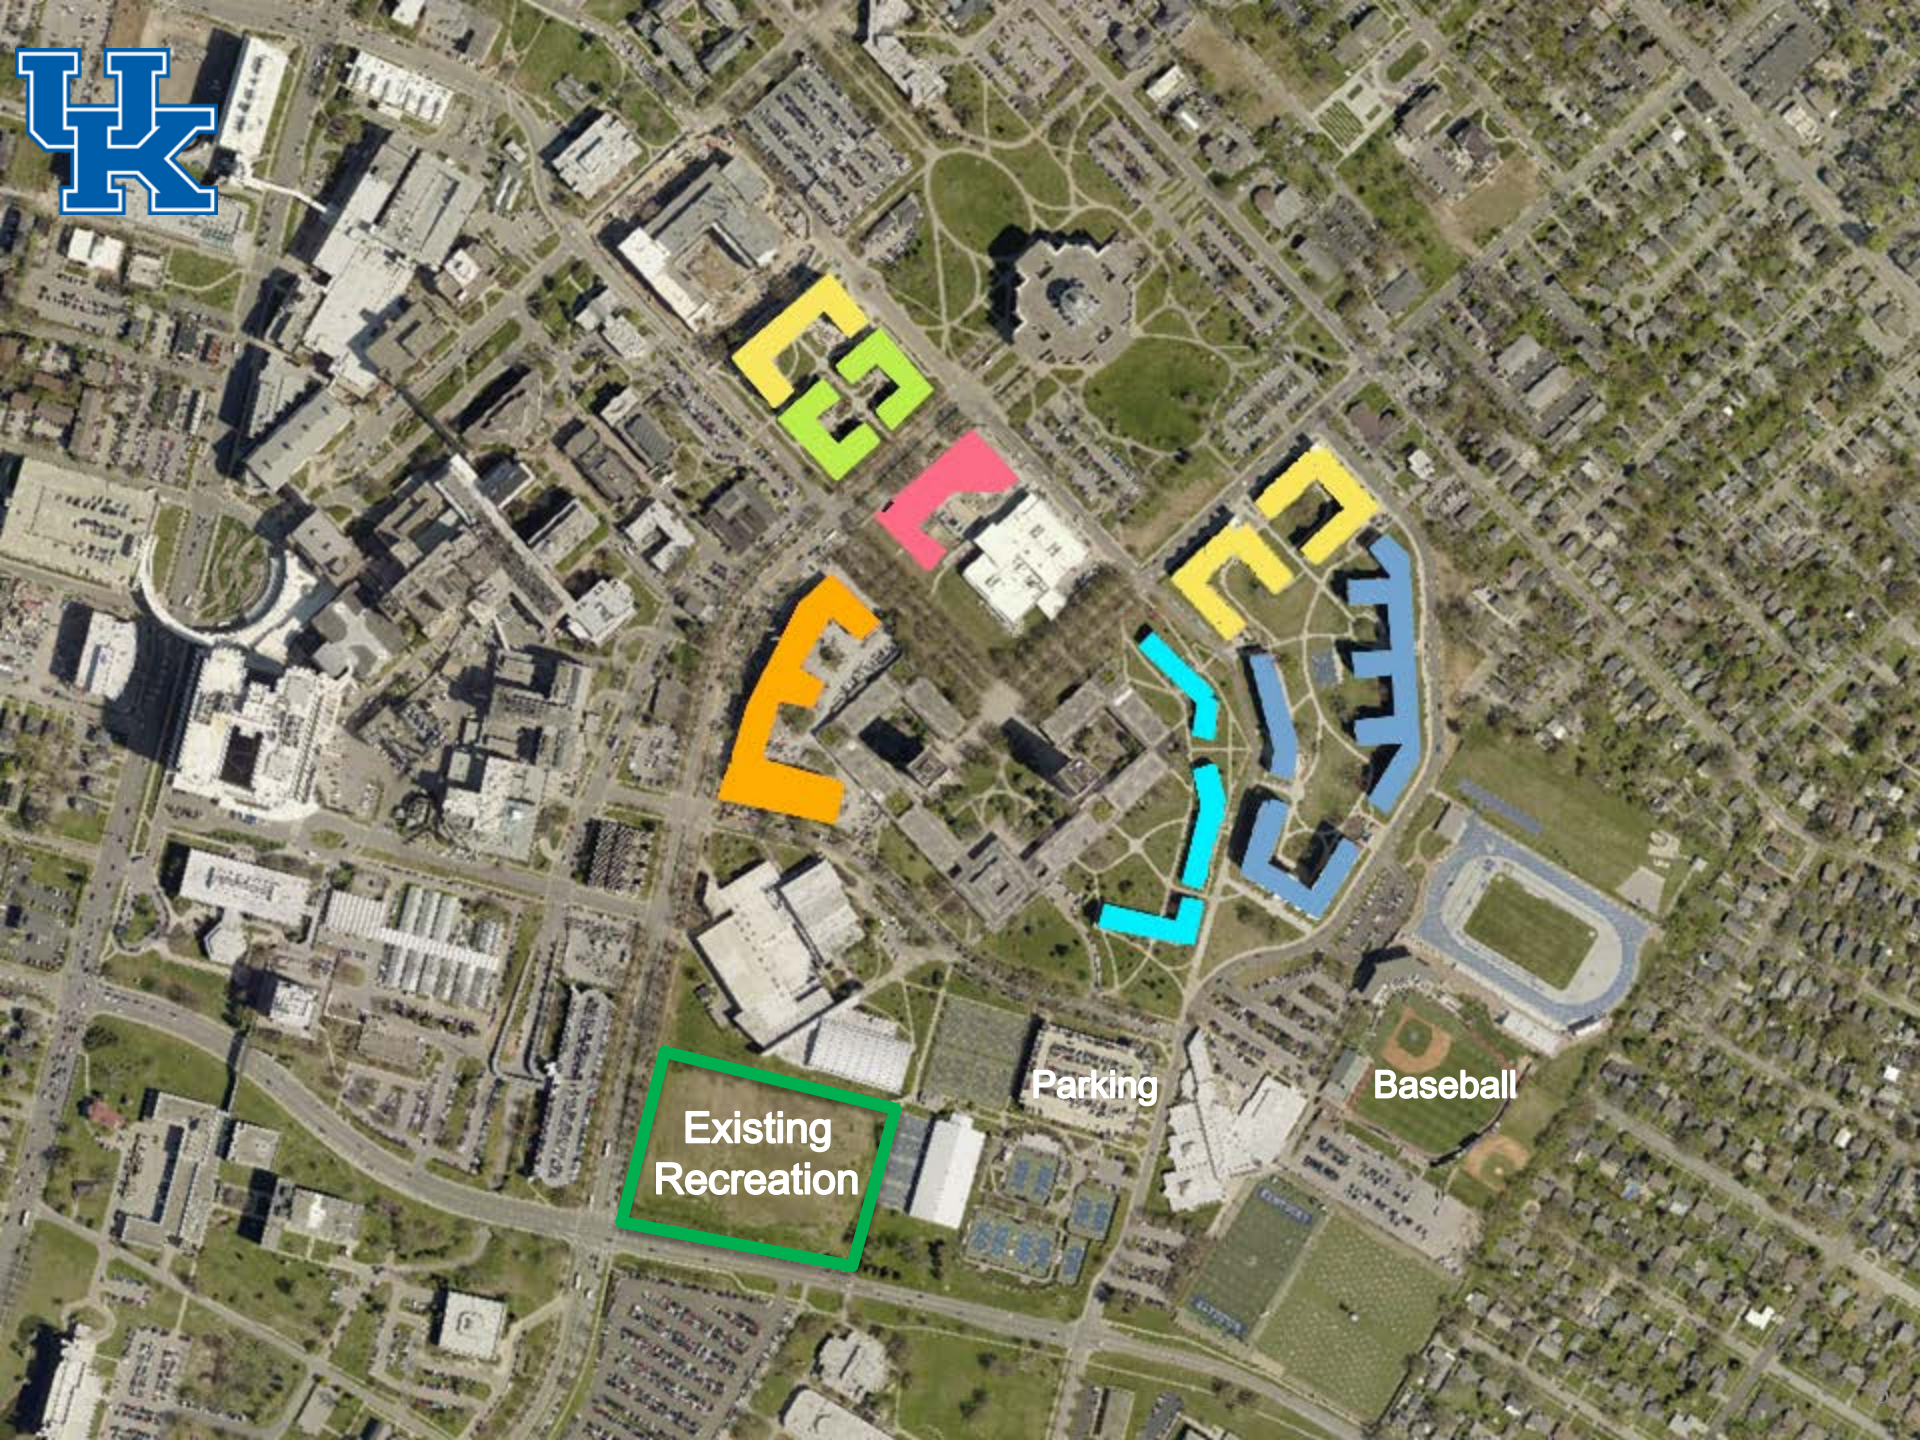

Existing
Recreation

Parking

Baseball