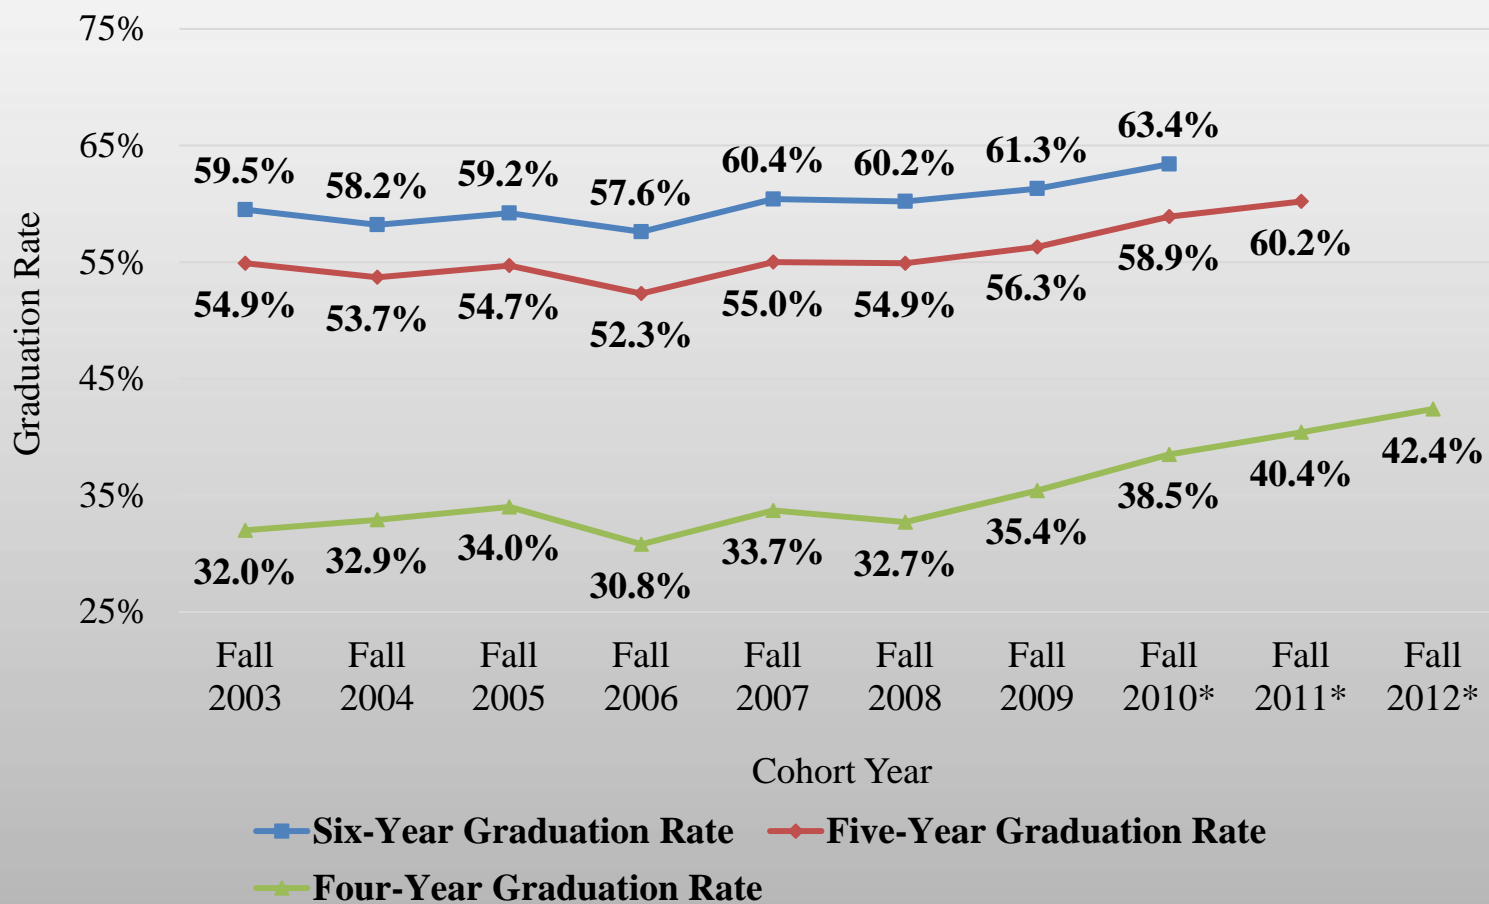

DRAFT

State of the University

Monday, September 12, 2016

Preliminary Retention and Graduation Rates

82.0%

First-to-second Fall
Retention Rate

42.4%

Four-year
Graduation Rate

63.4%

Six-year
Graduation Rate

UK Graduation Rates

Graduation Rates

*Preliminary

University of Kentucky Strategic Plan

Only two public flagship universities in the south have an African American undergraduate student enrollment equal to or above the African American population of the state: